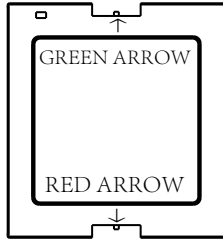

# CONTENT LIST

SIDE PANEL WITH GREEN ARROW (WITH WIRES)

SIDE PANEL WITH RED ARROW

TOP PANEL WITH LED LIGHTS (WITH ARROW STICKERS)

BOTTOM PANEL

CLEAR PANEL DOOR \* 2

U SHAPE LOCK

ROUND LOCK