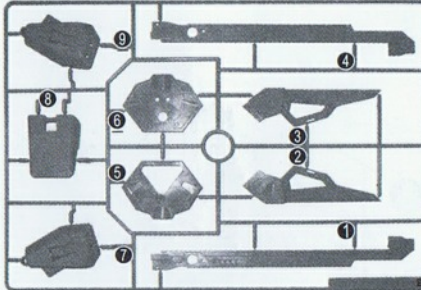

B 配件(FITTINGS)

(聚苯乙烯樹脂:PS) Polystyrene:PS