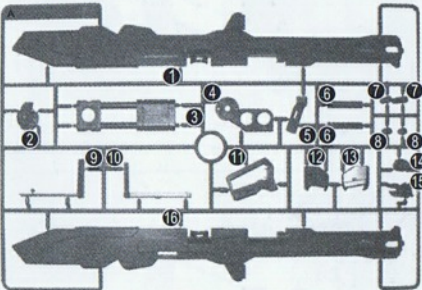

《組裝時的注意》

- 組裝前請詳細閱讀說明書。
- 請將零件按編號整齊組裝，組裝后把邊角料丟棄。
- 零配件當中有帶尖銳或刺手的，在組裝時請小心。
- 建議在塗裝粘貼時使用安全的“水性塗料”。

NOTICE WHILE ASSEMBLING

- Please read the instruction carefully before assembly.
- Please assemble the parts as per the serial numbers and discard the leftover material after assembly.
- While assembling, please pay attention that some of the parts may be sharp-pointed or aciculate.
- Please use the safe "aqueous coating" while painting.

 · 粘緊 CLING	 · 貼紙的編號 NUMBERS ON THE SEALS	 · 粘貼編號 DECAL NUMBER	 · 反側安裝之配件 PARTS INSTALLED ON REVERSE SIDE	 · 兩側安裝同樣配件 SAME PARTS INSTALLED ON BOTH SIDES	 · 組裝時需注意方向 PAY ATTENTION TO THE DIRECTIONS WHEN INSTALL.	 · 注意旋緊螺絲 ATTENTION TO REVOLVE THE SCREW
 · 剪切 CUT OFF	 · 配件數量的個數 QUANTITY OF THE PART	 · 先組裝 EARLIER INSTALL	 · 后組裝 LATER INSTALL	 · 結合數值旋轉 SCREW BASE ON THE MARK RUNNER	 · 選擇任一方進行組裝 CHOOSE ONE SIDE TO INSTALL	 · 反側也是同樣轉動 SCREW THE SAME ON REVERSE SIDE

配件一覽 PARTS LIST

注意：印有“x”符号是不需要用到的配件
Note: with the "x" symbol is not required to use the accessories

A 配件(FITTINGS)

(聚苯乙烯樹脂:PS) Polystyrene:PS