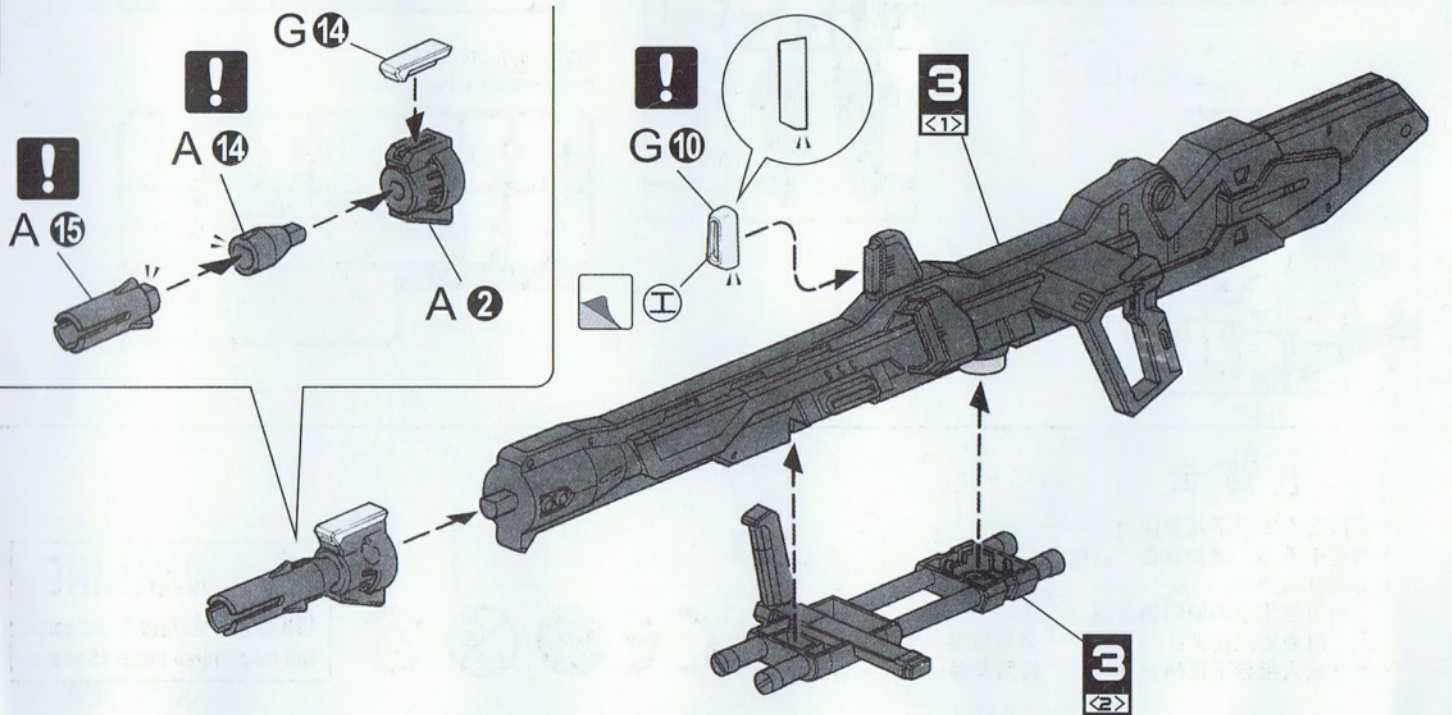

3
<3>