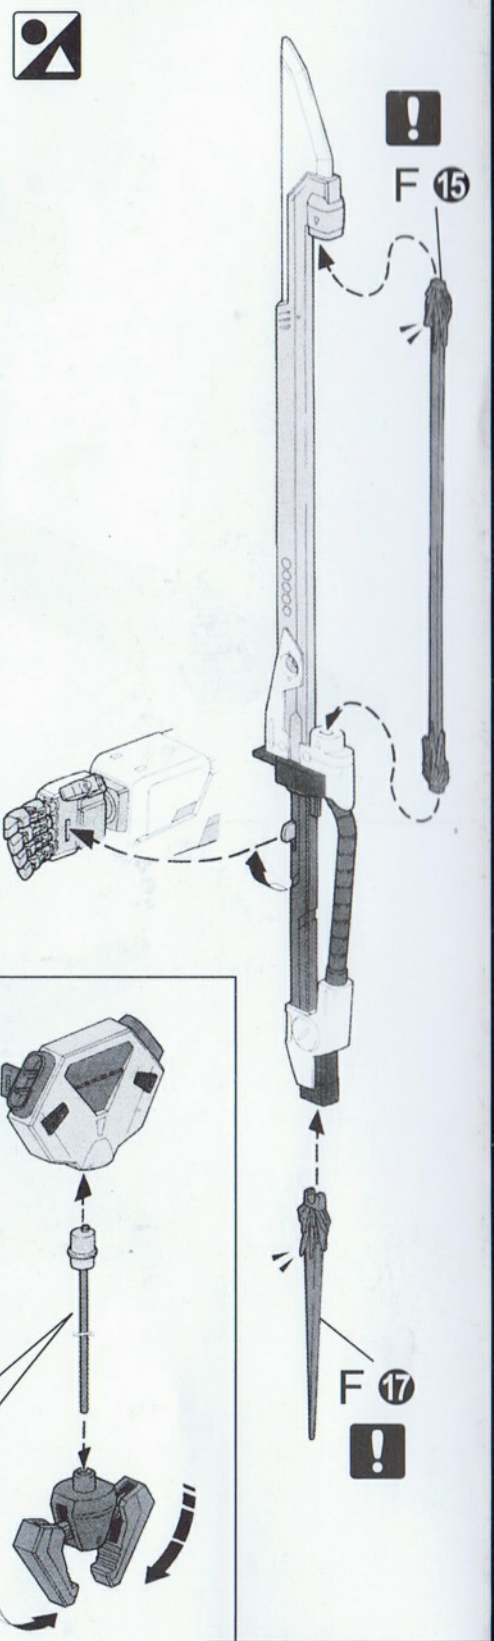

 · 粘緊 CLING	 · 貼紙的編號 NUMBERS ON THE SEALS	 · 粘貼編號 DECAL NUMBER	 · 反側安裝之配件 PARTS INSTALLED ON REVERSE SIDE	 · 兩側安裝同樣配件 SAME PARTS INSTALLED ON BOTH SIDES	 · 組裝時需注意方向 PAY ATTENTION TO THE DIRECTIONS WHEN INSTALL.	 · 注意旋緊螺絲 ATTENTION TO REVOLVE THE SCREW
 · 剪切 CUT OFF	 · 配件數量的個數 QUANTITY OF THE PART	 · 先組裝 EARLIER INSTALL	 · 后組裝 LATER INSTALL	 · 結合數值旋轉 SCREW BASE ON THE MARK RUNNER	 · 選擇任一方進行組裝 CHOOSE ONE SIDE TO INSTALL	 · 反側也是同樣轉動 SCREW THE SAME ON REVERSE SIDE

3  
<1>

3  
<2>

4

5

**1****1****<1>****G 12****1****<2>****G 11****1****<3>****C 5****1****<4>**

1  
<5>

1  
<3>

1  
<4>