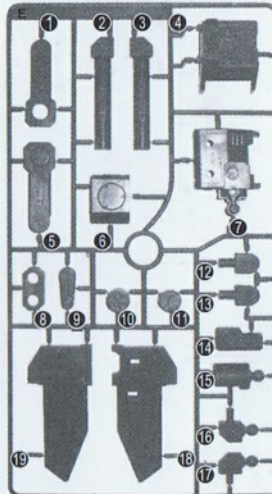

E 配件(FITTINGS)

(聚苯乙烯樹脂:PS) Polystyrene:PS