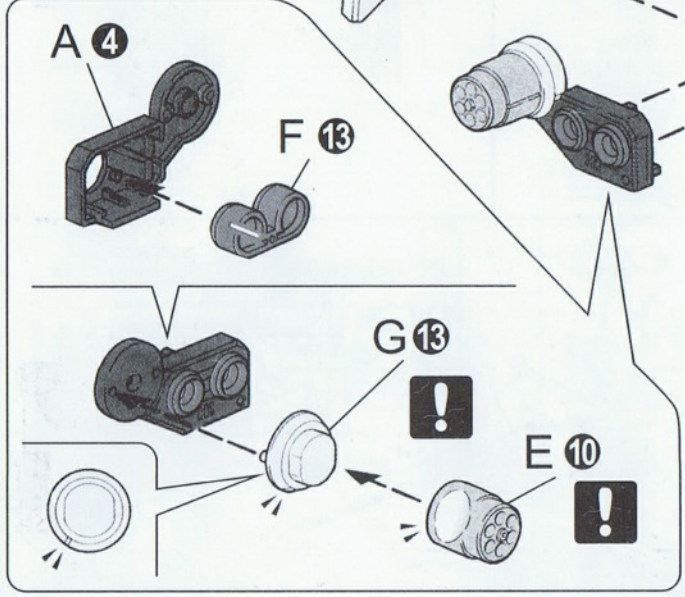

1
<5>

1
<3>

1
<4>