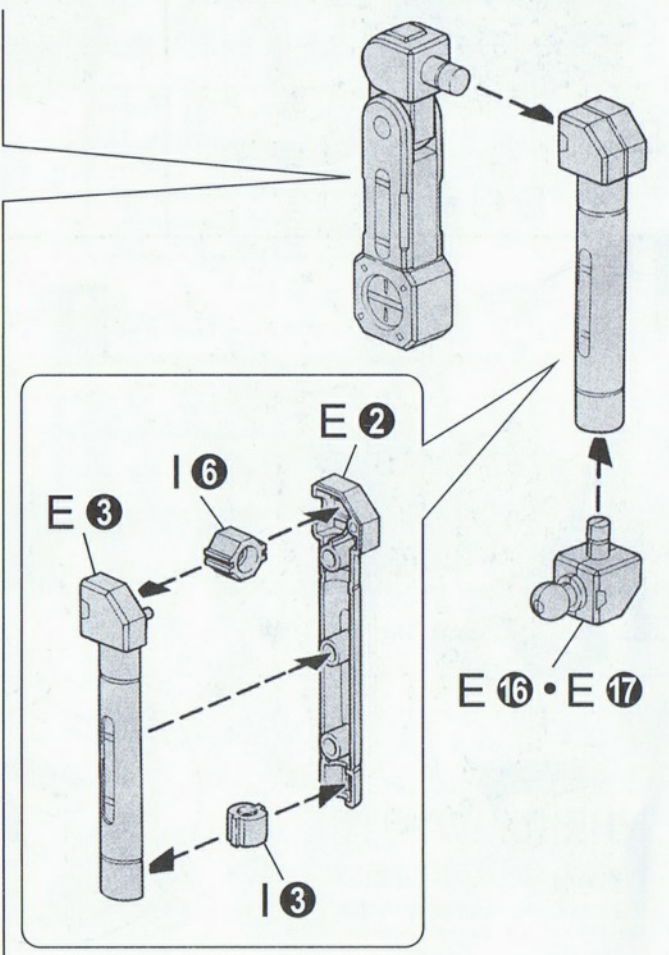

1
<5>

1
<3>

1
<4>

2