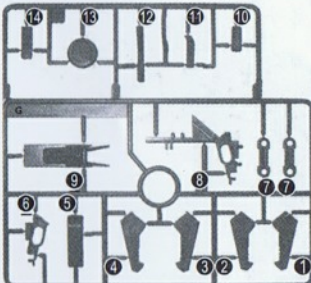

G 配件(FITTINGS)

(聚苯乙烯樹脂:PS) Polystyrene:PS