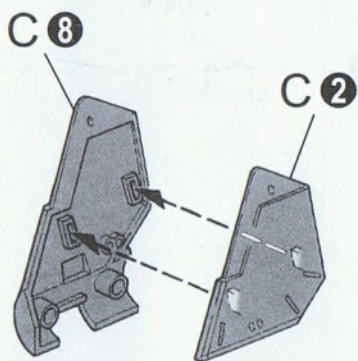

1

<1>