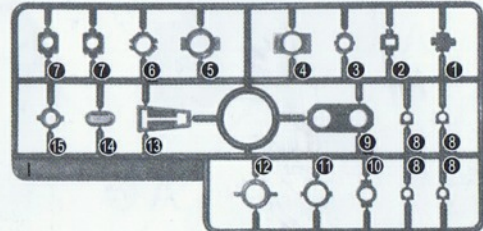

H 配件(FITTINGS)

(聚苯乙烯樹脂:PS) Polystyrene:PS

警告

- 不适合六岁以下儿童使用
- 含有小零件，请勿吞食，以免造成窒息危险；
- 内有尖端物小心使用请勿刺人，以免造成伤害；
- 请在成人指导下正确使用；

型号规格：见包装盒
适用年龄：十五岁以上

WARNING:
CHOKING HAZARD-Small parts.
Not for children under 15 years.