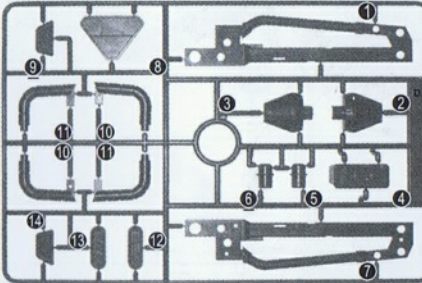

D 配件(FITTINGS)

(聚苯乙烯樹脂:PS) Polystyrene:PS