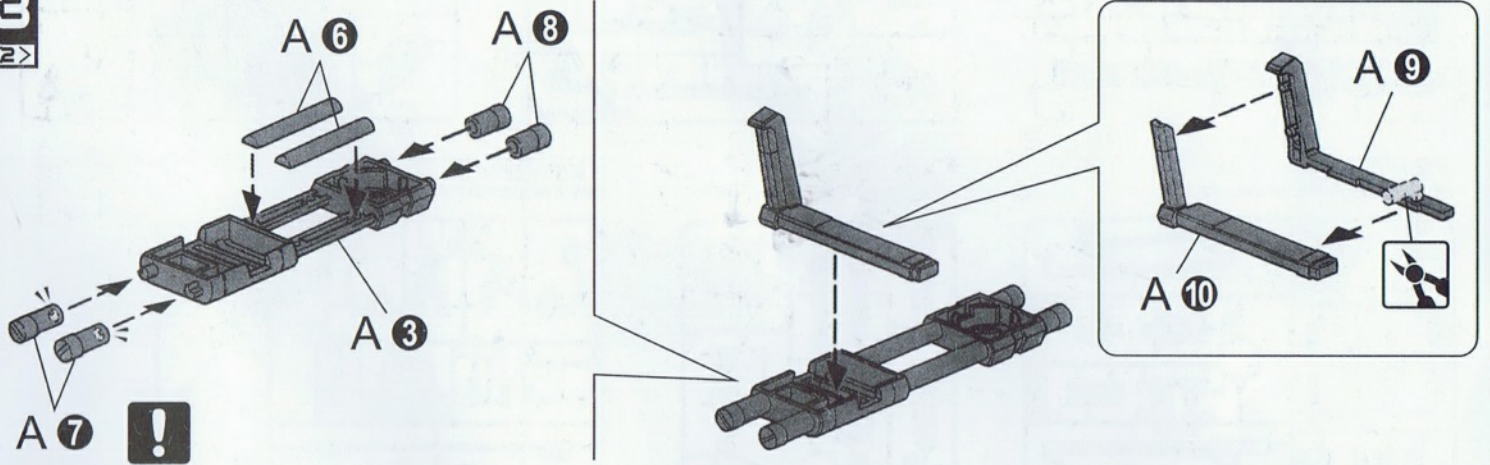

3
<2>