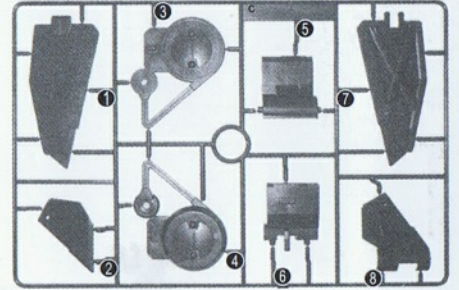

C 配件(FITTINGS)

(聚苯乙烯樹脂:PS) Polystyrene:PS